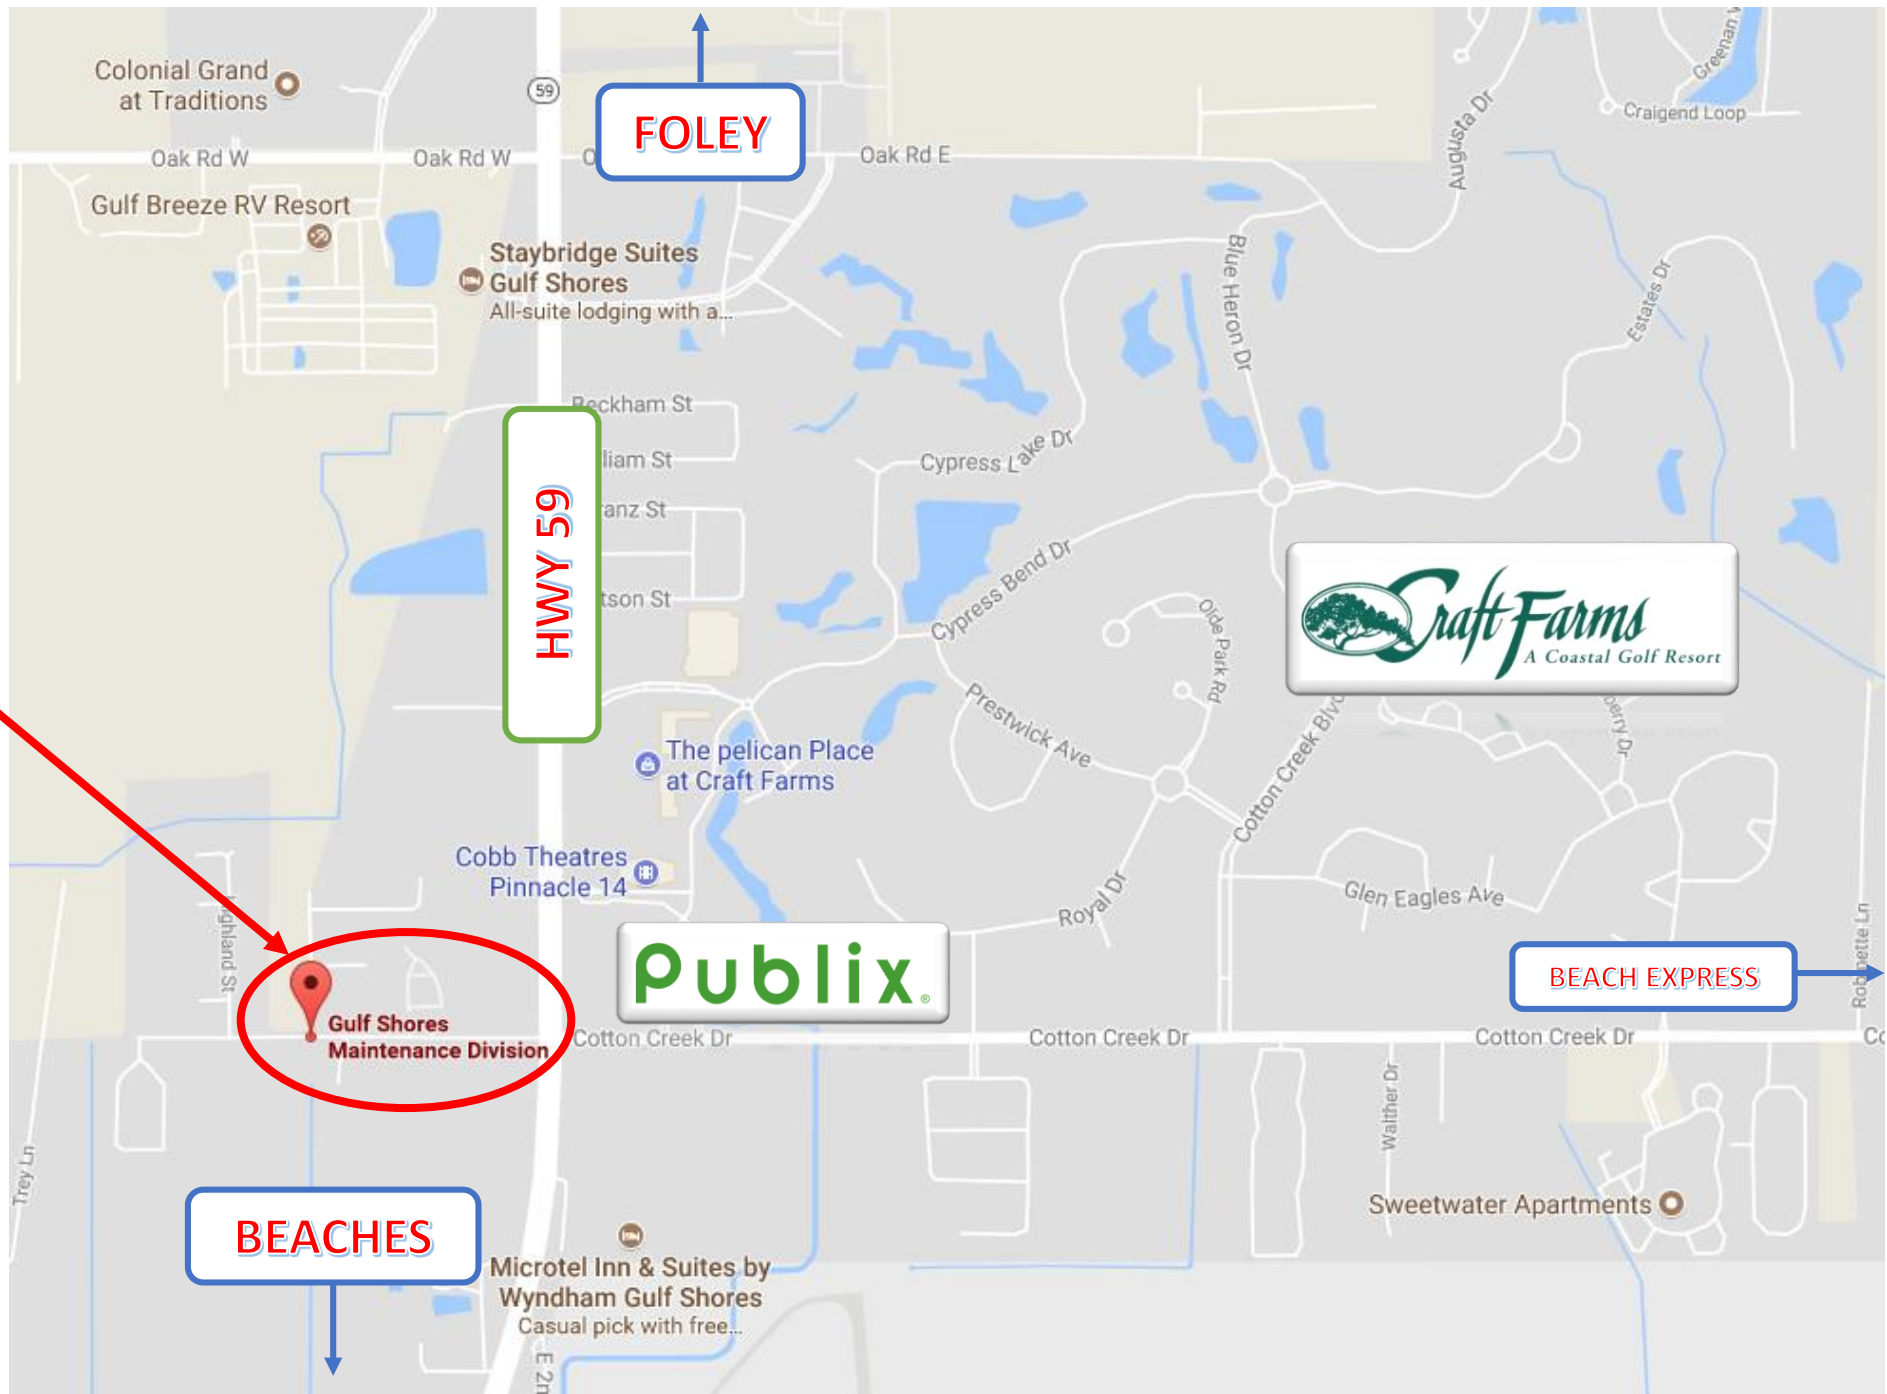

RECYCLING DROP-OFF LOCATION

160 W 36th Ave
Gulf Shores

Just West of the Publix
in Gulf Shores

ITEMS THAT CAN BE RECYCLED

GLASS

ALUMINUM

PLASTIC
(No. 1, 2, 3)

PAPER, NEWSPAPER,
MAGAZINES